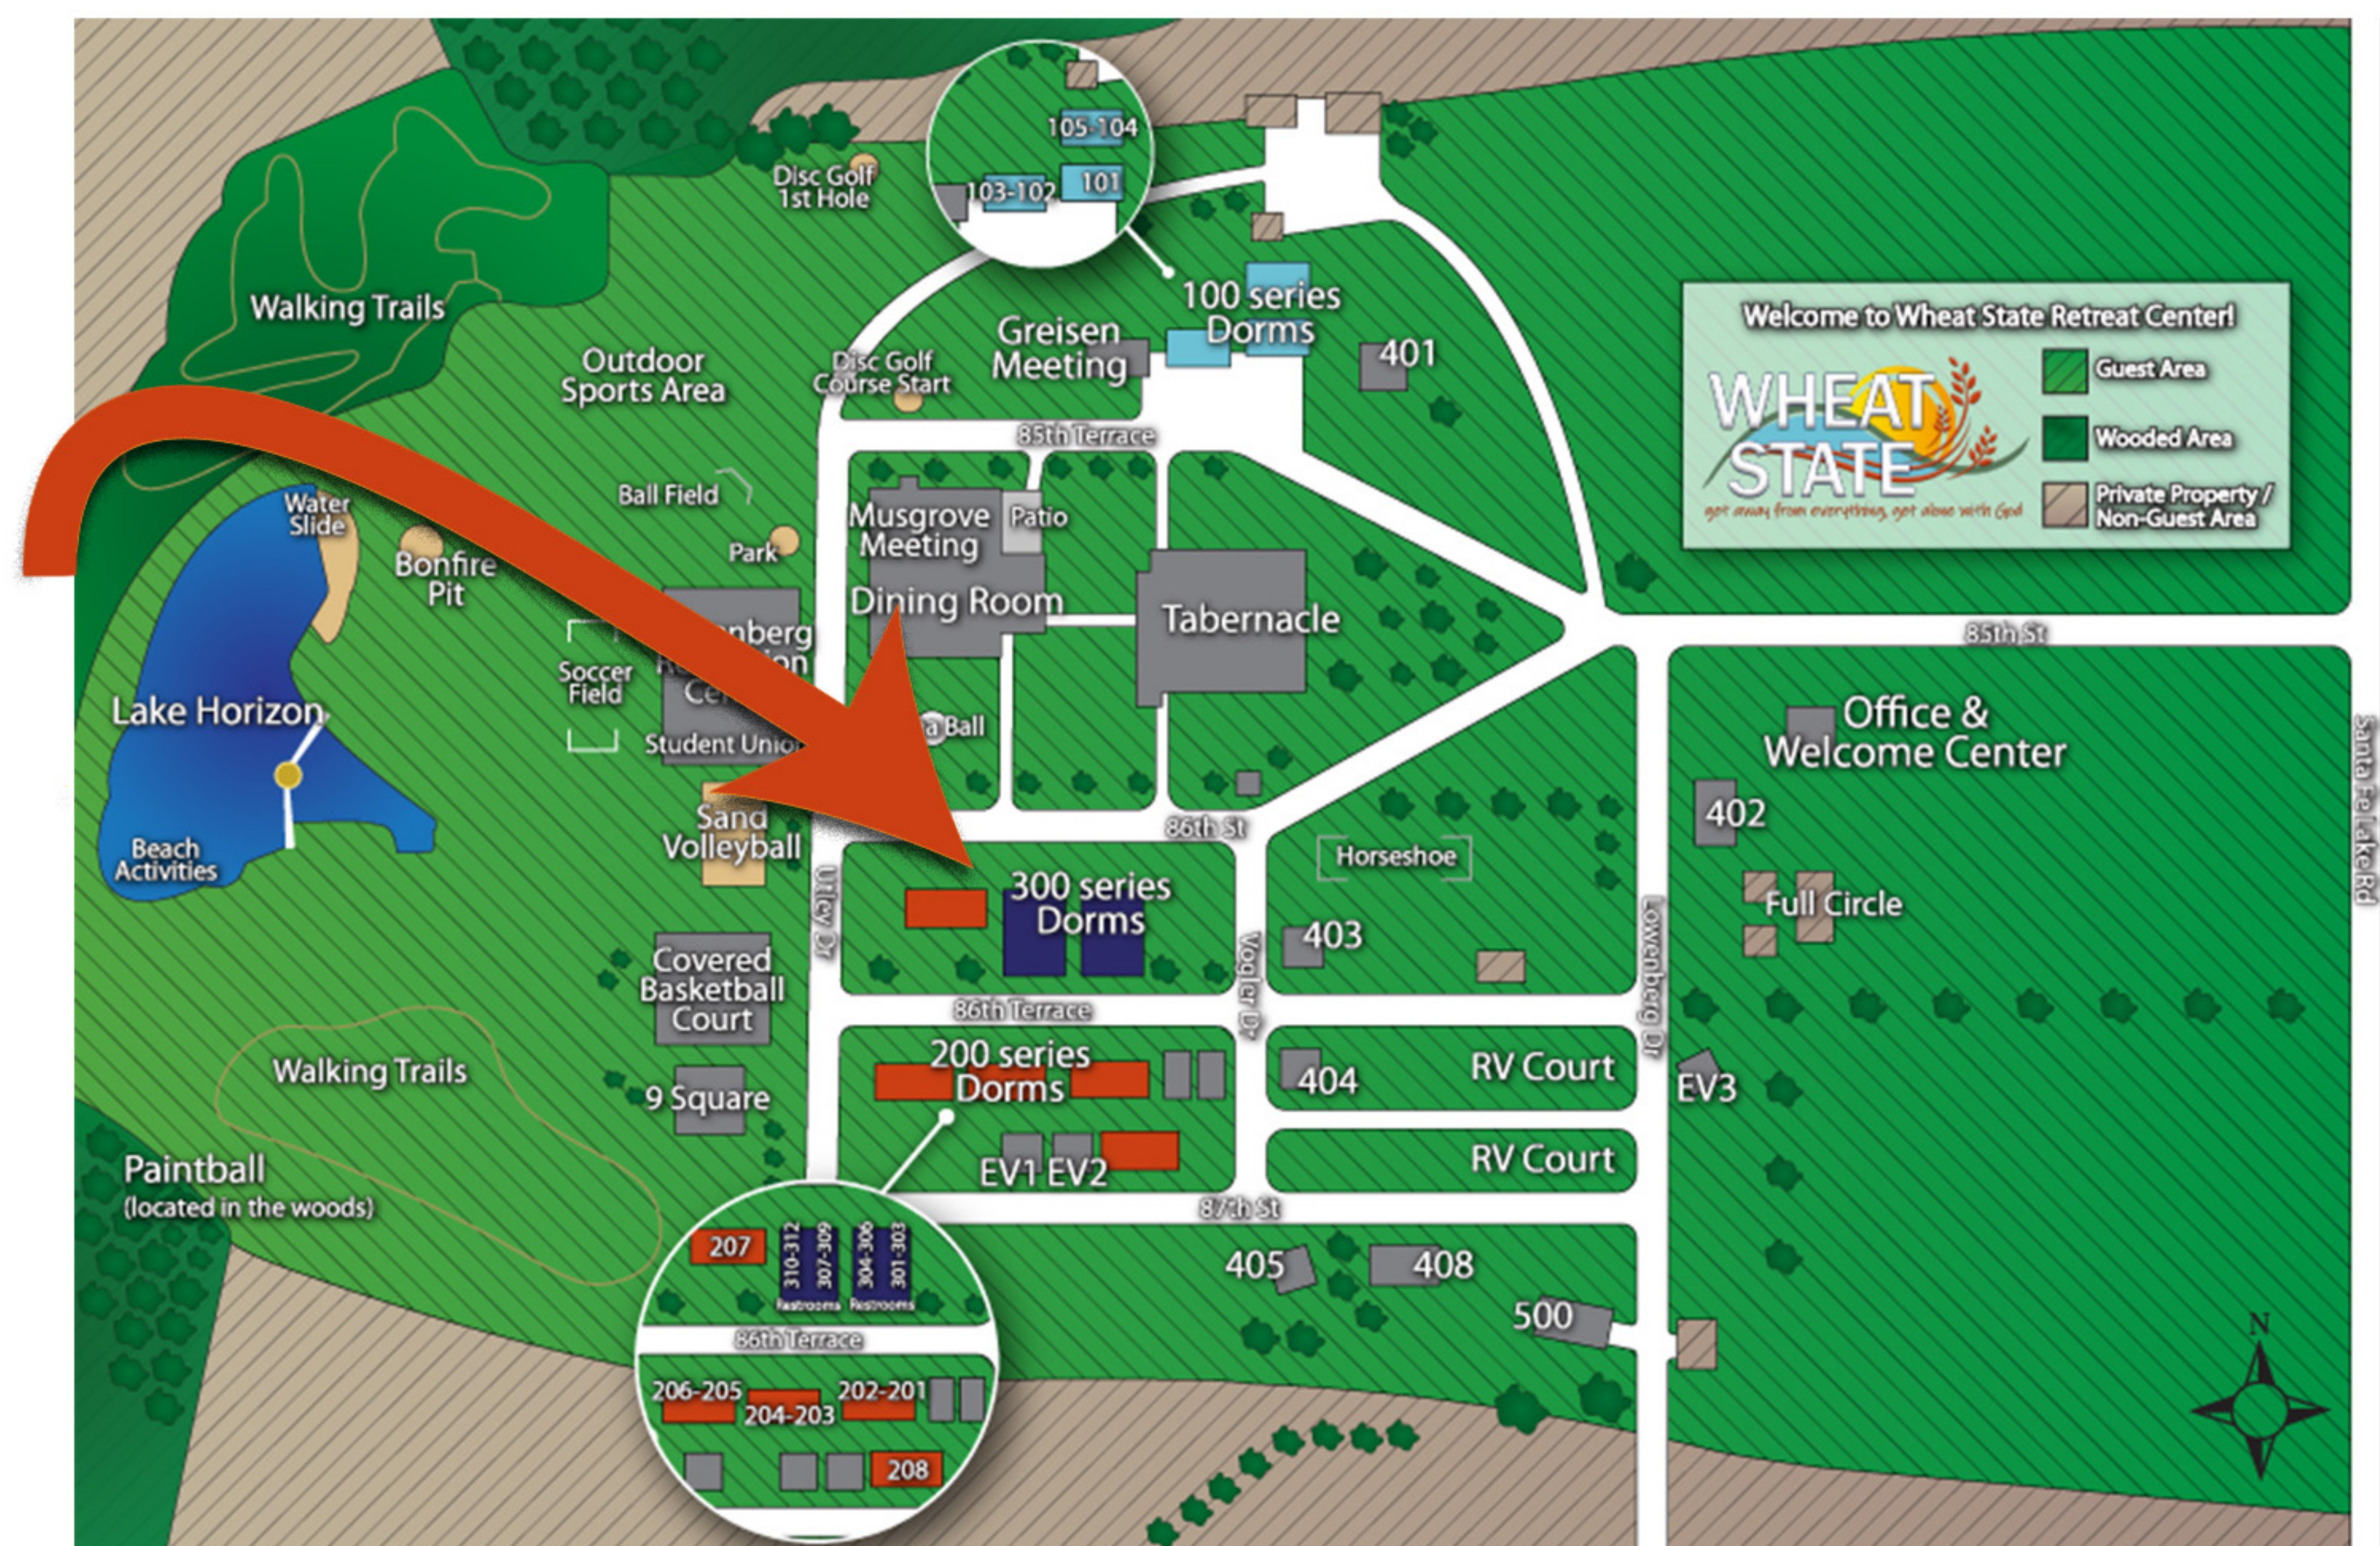

300 Series Dorms

The 300 series dorms are comprised of 12 rooms that sleep 14 or 15 guests. These facilities are located just south of the Tabernacle. Restroom and shower facilities are located on the south end of the dorm buildings. There are 4 restroom/shower facilities set to service 3 dorms each.

The buildings offer heating and air-conditioning. Dorm style lodging does not include linens, but a bundle can be provided for an additional fee.

Room #	# of Beds	Capacity
301	7 bunk beds & 1 twin	15
302	7 bunk beds & 1 twin	15
303	7 bunk beds & 1 twin	15
304	7 bunk beds & 1 twin	15
305	7 bunk beds & 1 twin	15
306	7 bunk beds & 1 twin	15
307	7 bunk beds	14
308	7 bunk beds & 1 twin	15
309	7 bunk beds & 1 twin	15
310	7 bunk beds	14
311	7 bunk beds & 1 twin	15
312	7 bunk beds & 1 twin	15