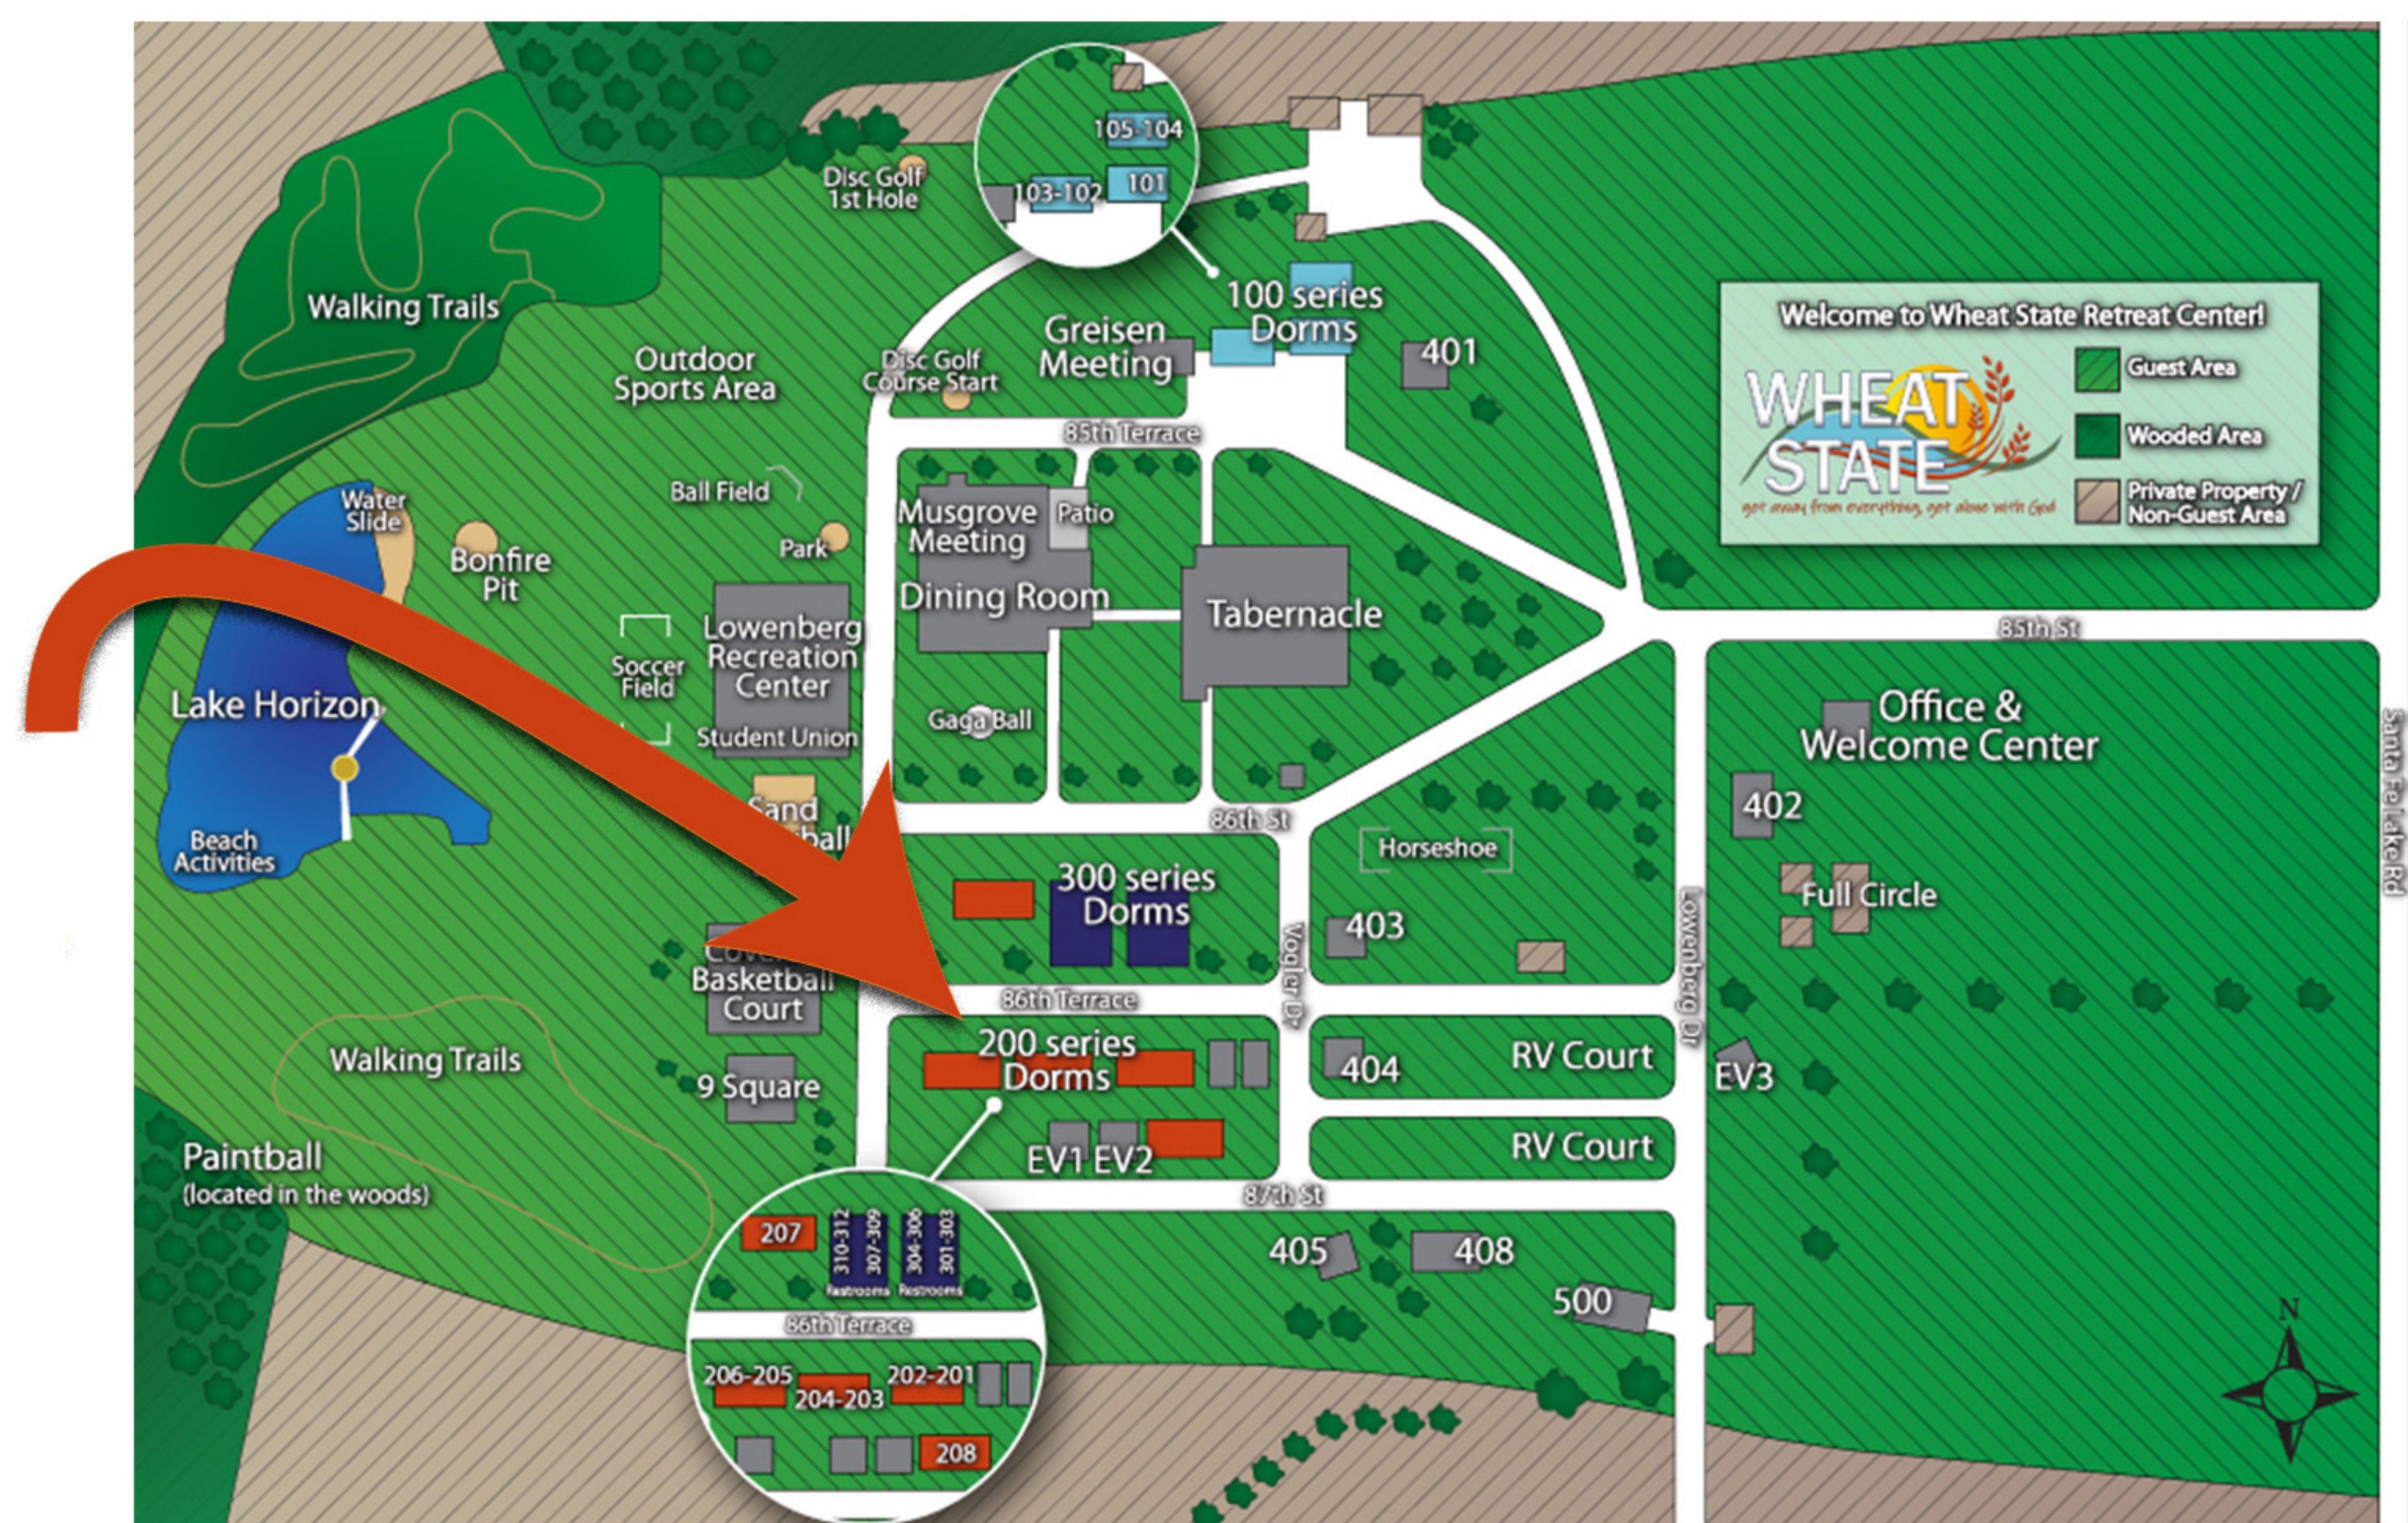

Motel Rooms

There are three motel rooms, each containing 1 queen bed and sleeping 2-5 guests. These facilities are located on the south side of campus. Restroom and shower facilities are located within the rooms.

100 Series Dorms

There are five 100 series dorm rooms, each containing 10 bunk beds and sleeping up to 20 guests. These facilities are located just north of the Tabernacle. Restroom and shower facilities are located in the middle that are available to both sides of the dorms.

200 Series Dorms

The 200 series dorms are comprised of eight rooms that sleep 20 to 40 guests. These facilities are located near the basketball court. Restroom and shower facilities are located in the middle that are available to both sides of the dorms or adjoined to the dorm for rooms 207 and 208.

300 Series Dorms

The 300 series dorms are comprised of 12 rooms that sleep 14 or 15 guests. These facilities are located just south of the Tabernacle. Restroom and shower facilities are located on the south end of the dorm buildings. There are 4 restroom/shower facilities set to service 3 dorms each.