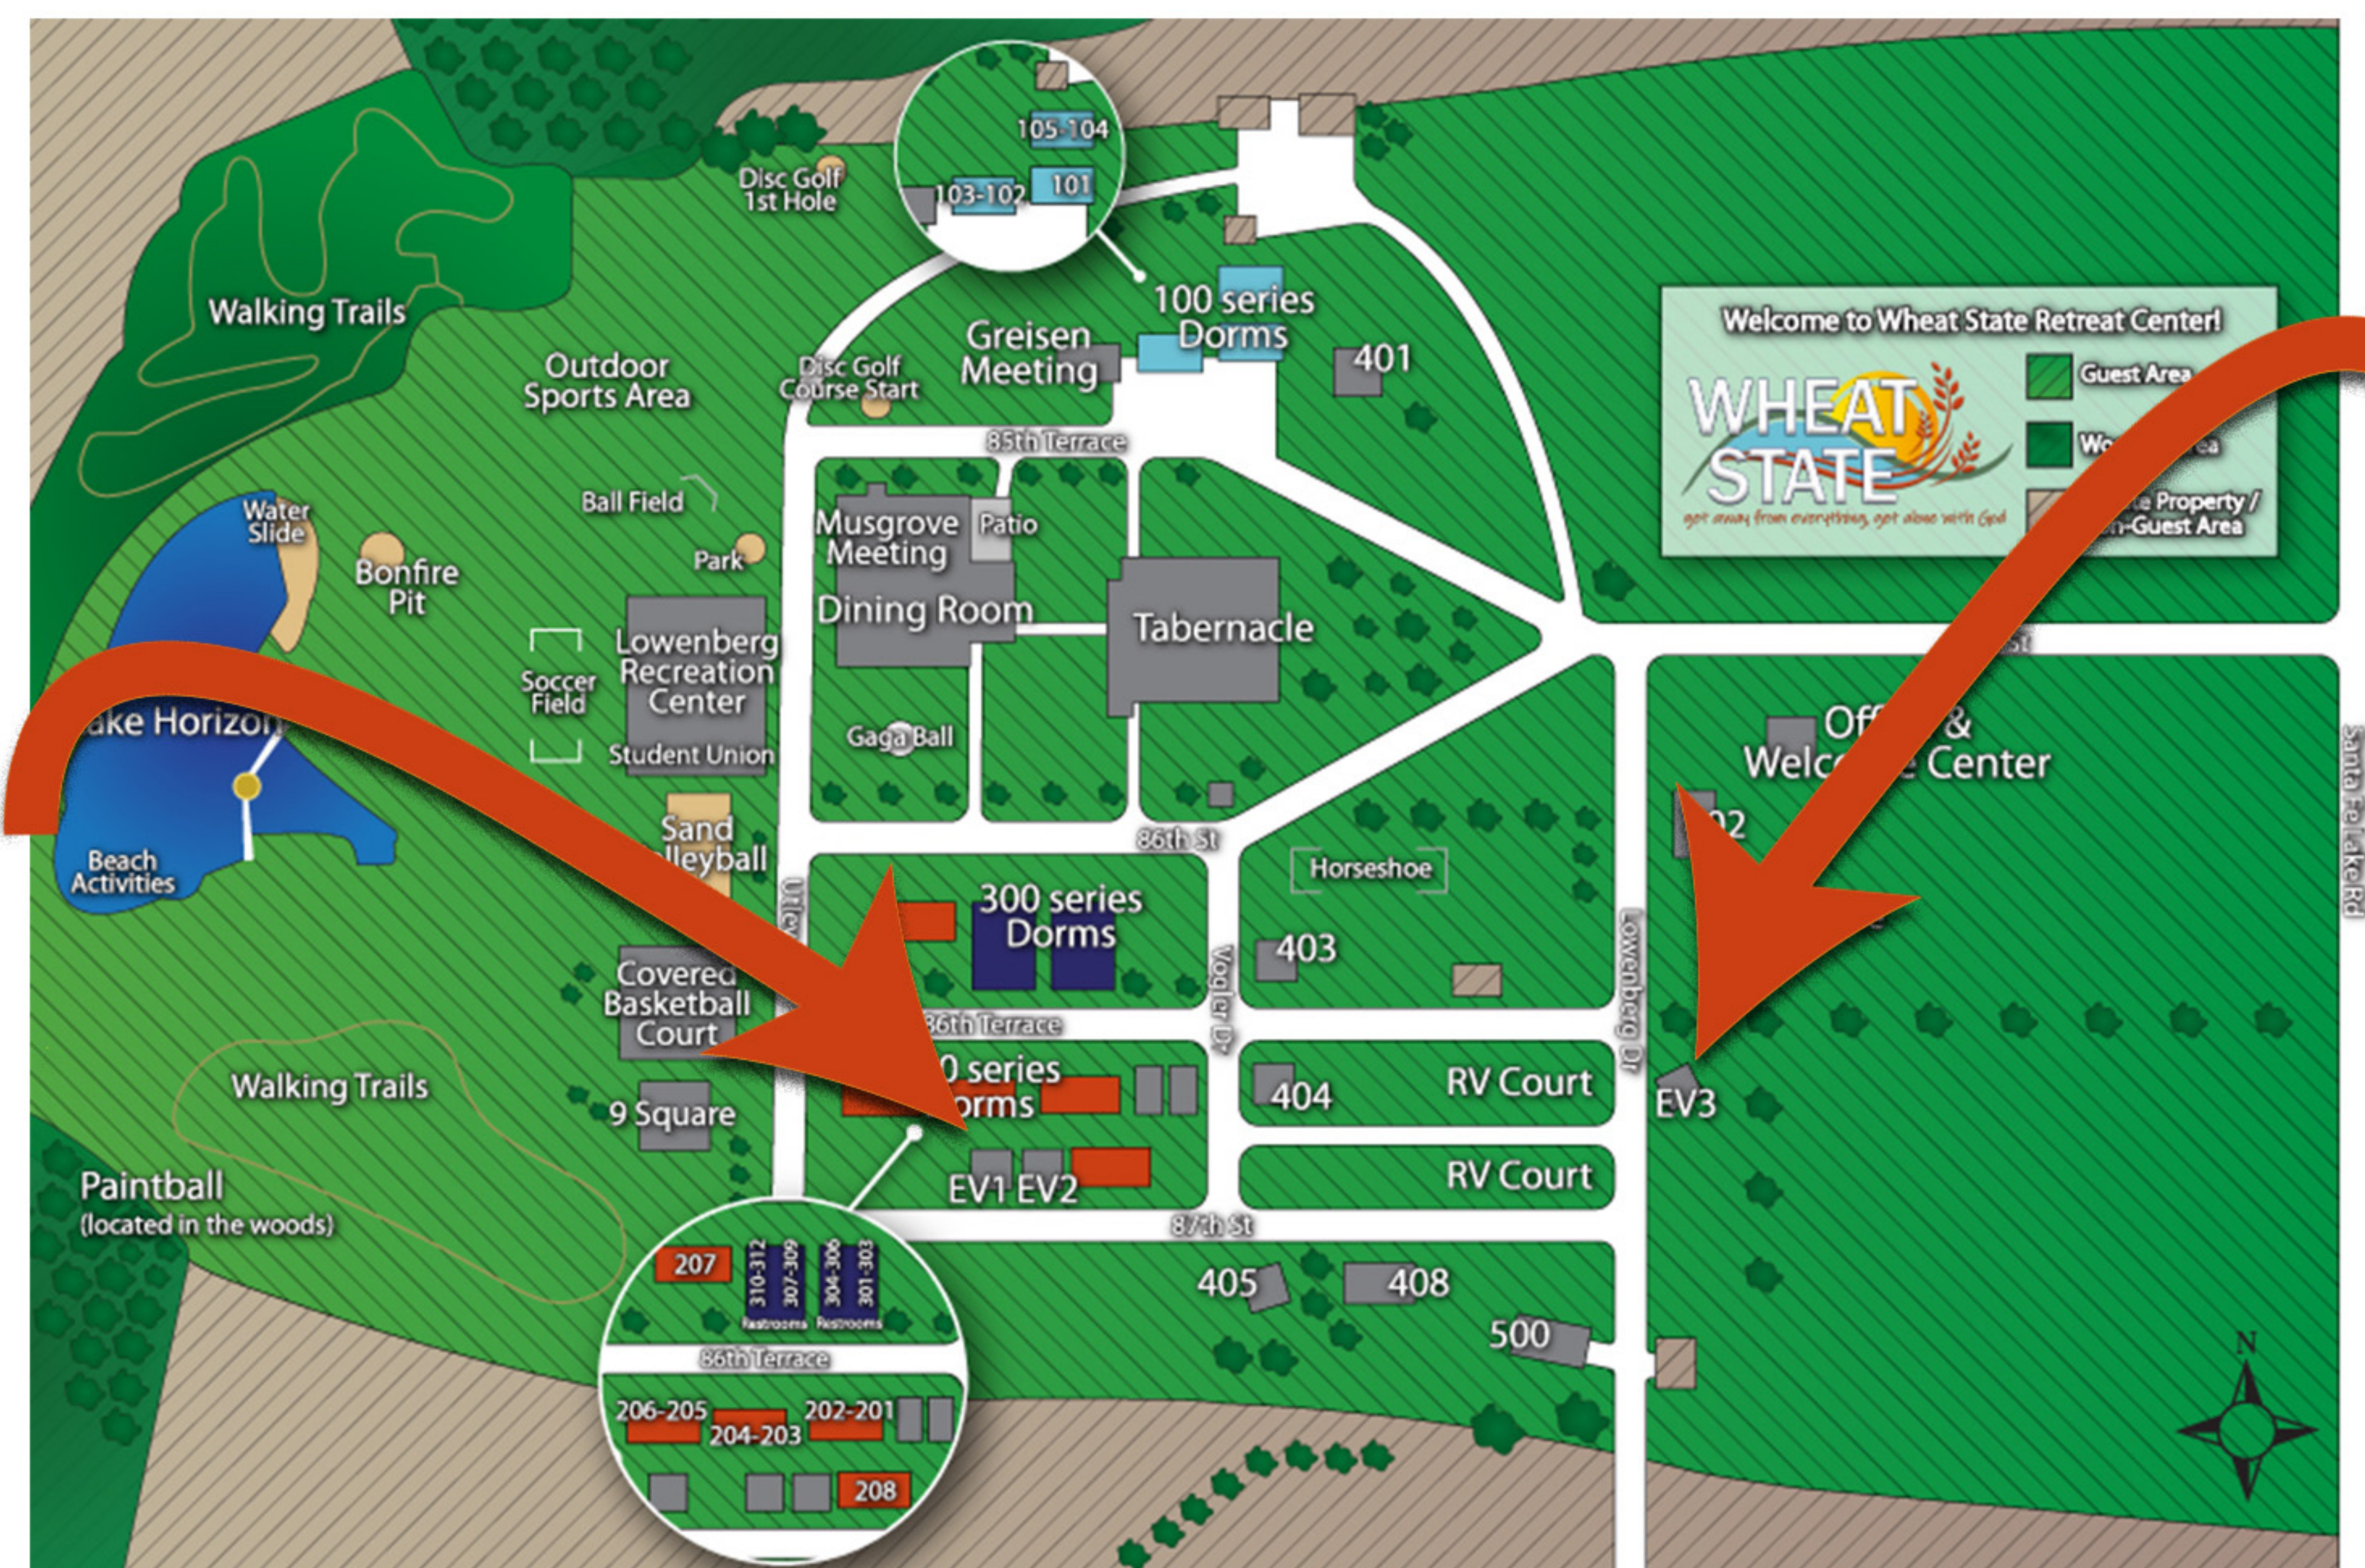

Motel Rooms

There are three motel rooms, each containing 1 queen bed and sleeping 2-5 guests. These facilities are located on the south side of campus. Restroom and shower facilities are located within the rooms.

100 Series Dorms

There are five 100 series dorm rooms, each containing 10 bunk beds and sleeping up to 20 guests. These facilities are located just north of the Tabernacle. Restroom and shower facilities are located in the middle that are available to both sides of the dorms.

200 Series Dorms

The 200 series dorms are comprised of eight rooms that sleep 20 to 40 guests. These facilities are located near the basketball court. Restroom and shower facilities are located in the middle that are available to both sides of the dorms or adjoined to the dorm for rooms 207 and 208.

300 Series Dorms

The 300 series dorms are comprised of 12 rooms that sleep 14 or 15 guests. These facilities are located just south of the Tabernacle. Restroom and shower facilities are located on the south end of the dorm buildings. There are 4 restroom/shower facilities set to service 3 dorms each.